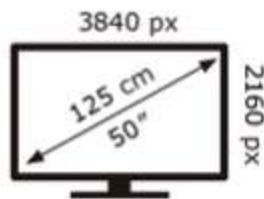

Samsung

UE50U8000FK

69 kWh/1000h

Samsung

UE50U8000FK

69 kWh/1000h

ABCDEF **G**

112 kWh/1000h

2019/2013

ABCDEF **G**

112 kWh/1000h

2019/2013