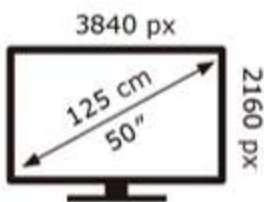

Samsung

UE50U8000FK

69 kWh/1000h

Samsung

UE50U8000FK

69 kWh/1000h

ABCDEF **G**

112 kWh/1000h